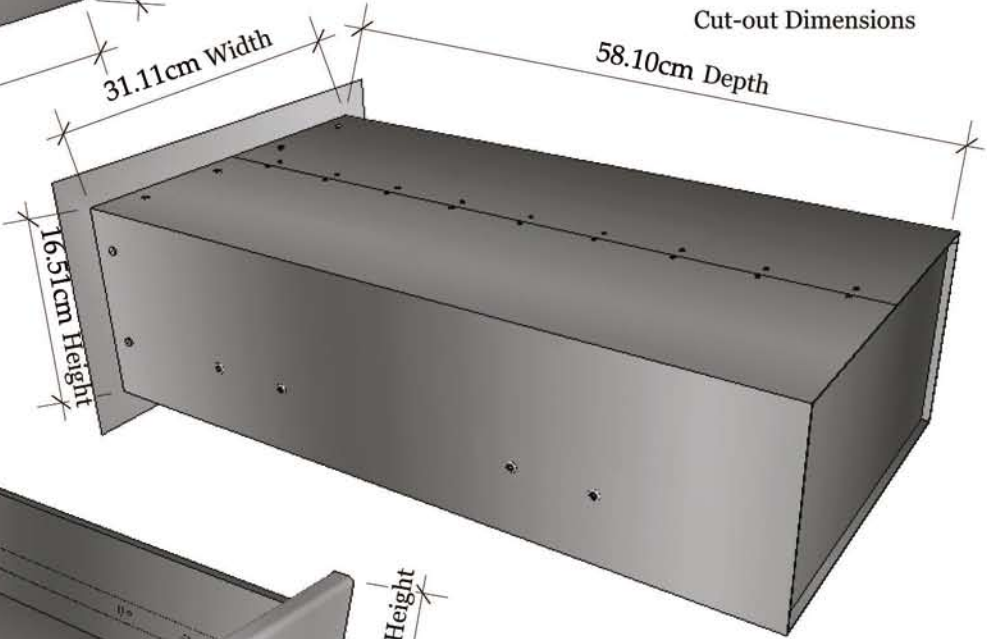

Single Access Drawer Flush Mount
Product Size (cm): 35,5 W x 58,4 D x 21,5 H
Cut Out (cm): 31,1 W x 58,1 D x 16,5 H
Weight (kg): 10,43
Material Specifications:
304 Stainless Steel
16 Gauge for Frame
20 Gauge for Drawer Cabinet
18 Gauge Galvanized Sheet for the fully inclosed outside box
Handles are made of Zinc Alloy, Chrome Plated.

Product Dimensions

Handles are made of Zinc Alloy, Chrome Plated

Flange is 2.85cm Wide

Cut-out Dimensions

Flange Dimension

2.85cm Wide Flange