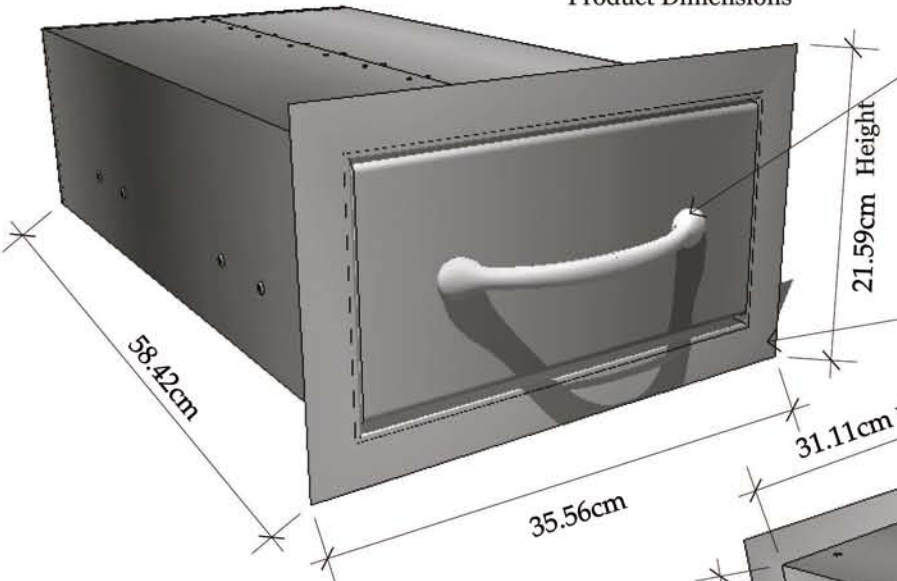

Single Access Drawer Flush Mount
Product Size (cm): 35,5 W x 58,4 D x 21,5 H
Cut Out (cm): 31,1 W x 58,1 D x 16,5 H
Weight (kg): 10,43
Material Specifications:
304 Stainless Steel
16 Gauge for Frame
20 Gauge for Drawer Cabinet
18 Gauge Galvanized Sheet for the fully inclosed outside box
Handles are made of Zinc Alloy, Chrome Plated.

Product Dimensions

Handles are made of Zinc Alloy, Chrome Plated

Flange is 2.85cm Wide

Cut-out Dimensions

Flange Dimension

2.85cm Wide Flange