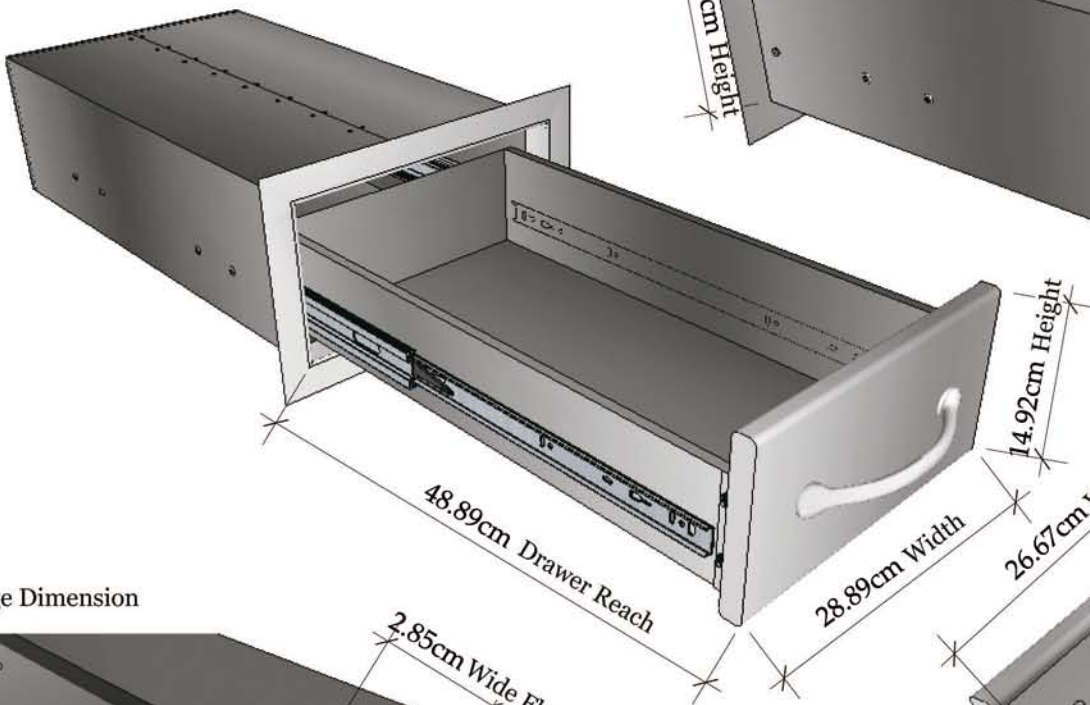

Single Access Drawer Flush Mount
Product Size (cm): 35,5 W x 58,4 D x 21,5 H
Cut Out (cm): 31,1 W x 58,1 D x 16,5 H
Weight (kg): 10,43
Material Specifications:
304 Stainless Steel
16 Gauge for Frame
20 Gauge for Drawer Cabinet
18 Gauge Galvanized Sheet for the fully inclosed outside box
Handles are made of Zinc Alloy, Chrome Plated.

Product Dimensions

Handles are made of Zinc Alloy, Chrome Plated

Flange is 2.85cm Wide

Cut-out Dimensions

Flange Dimension

2.85cm Wide Flange